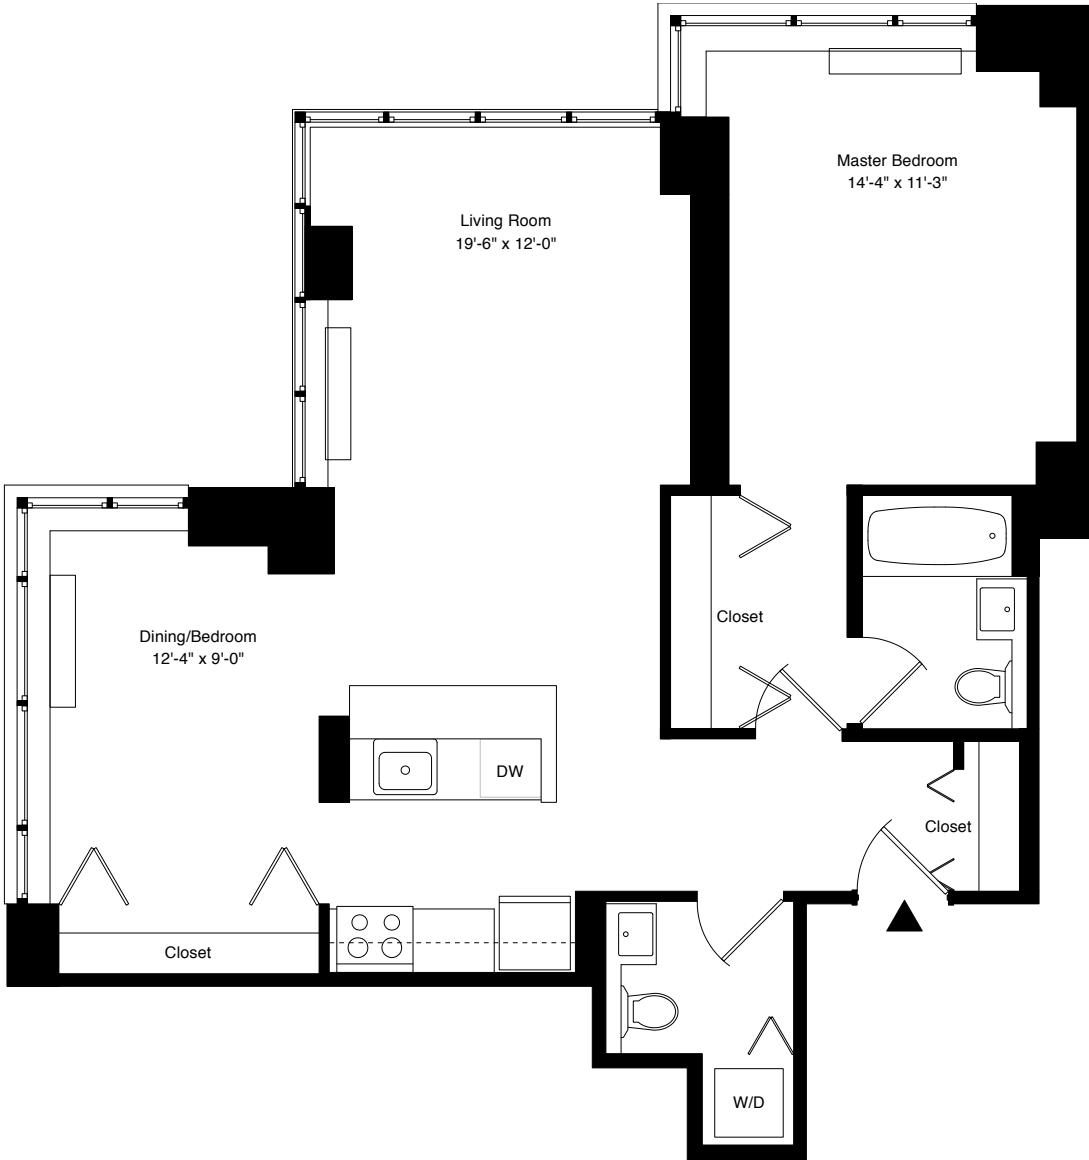

Residence K, Floors 8, 24-34. 1 Bedroom, Dining Area, 1.5 Baths

55 West 25th Street
New York, NY 10010
(888) 820-2046
www.chelsealandmark.com

All dimensions are approximate and subject to construction variances. Plans may contain minor variations from floor to floor.