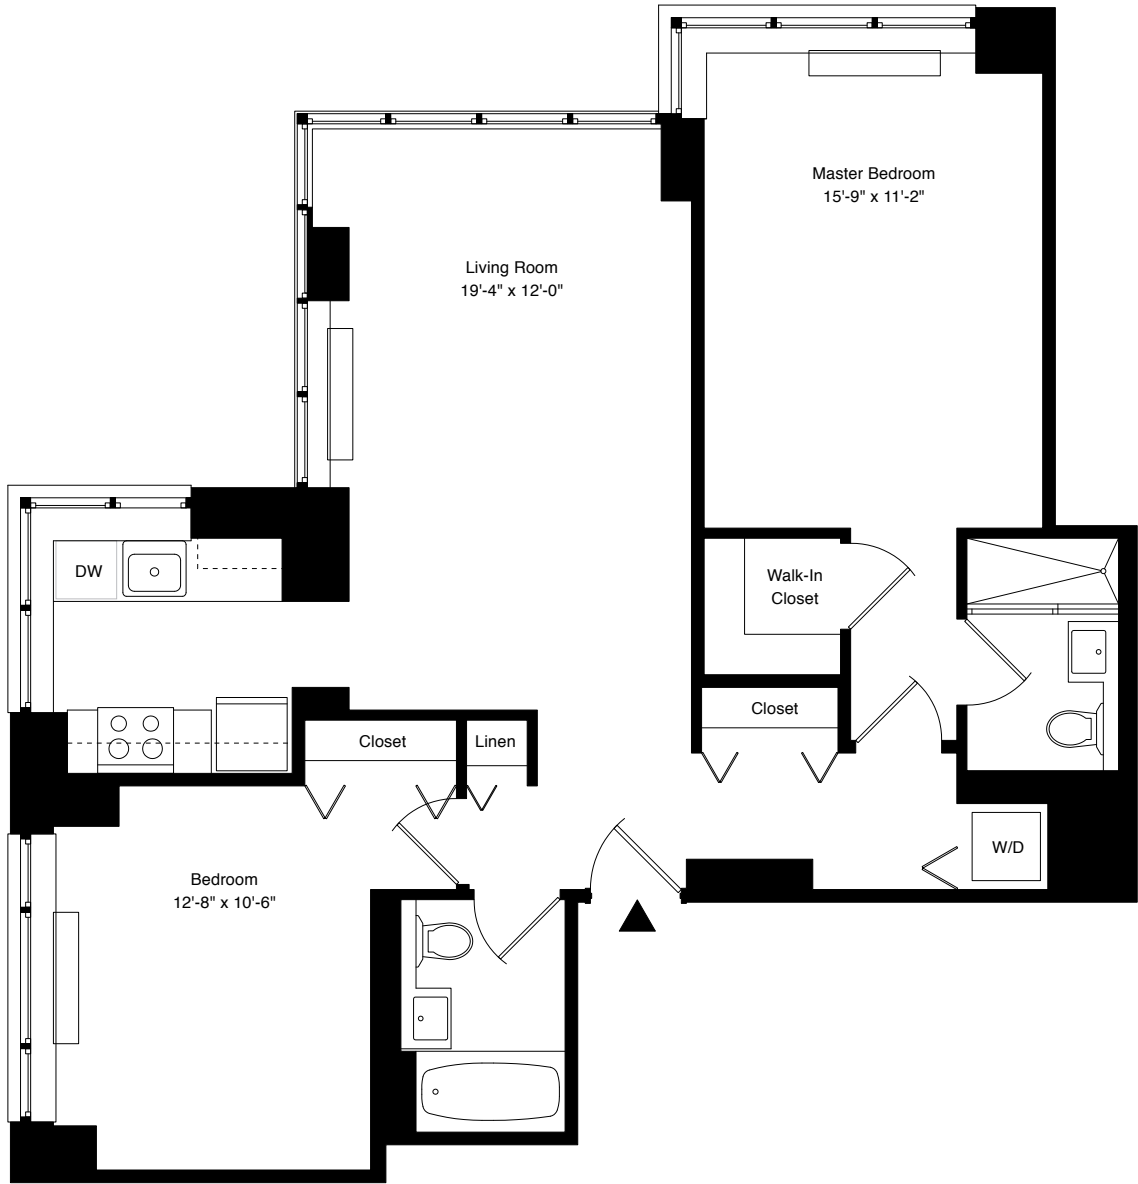

Residence D, Floors 8-34. 2 Bedrooms, 2 Baths

55 West 25th Street
New York, NY 10010
(888) 820-2046
www.chelsealandmark.com

All dimensions are approximate and subject to construction variances. Plans may contain minor variations from floor to floor.