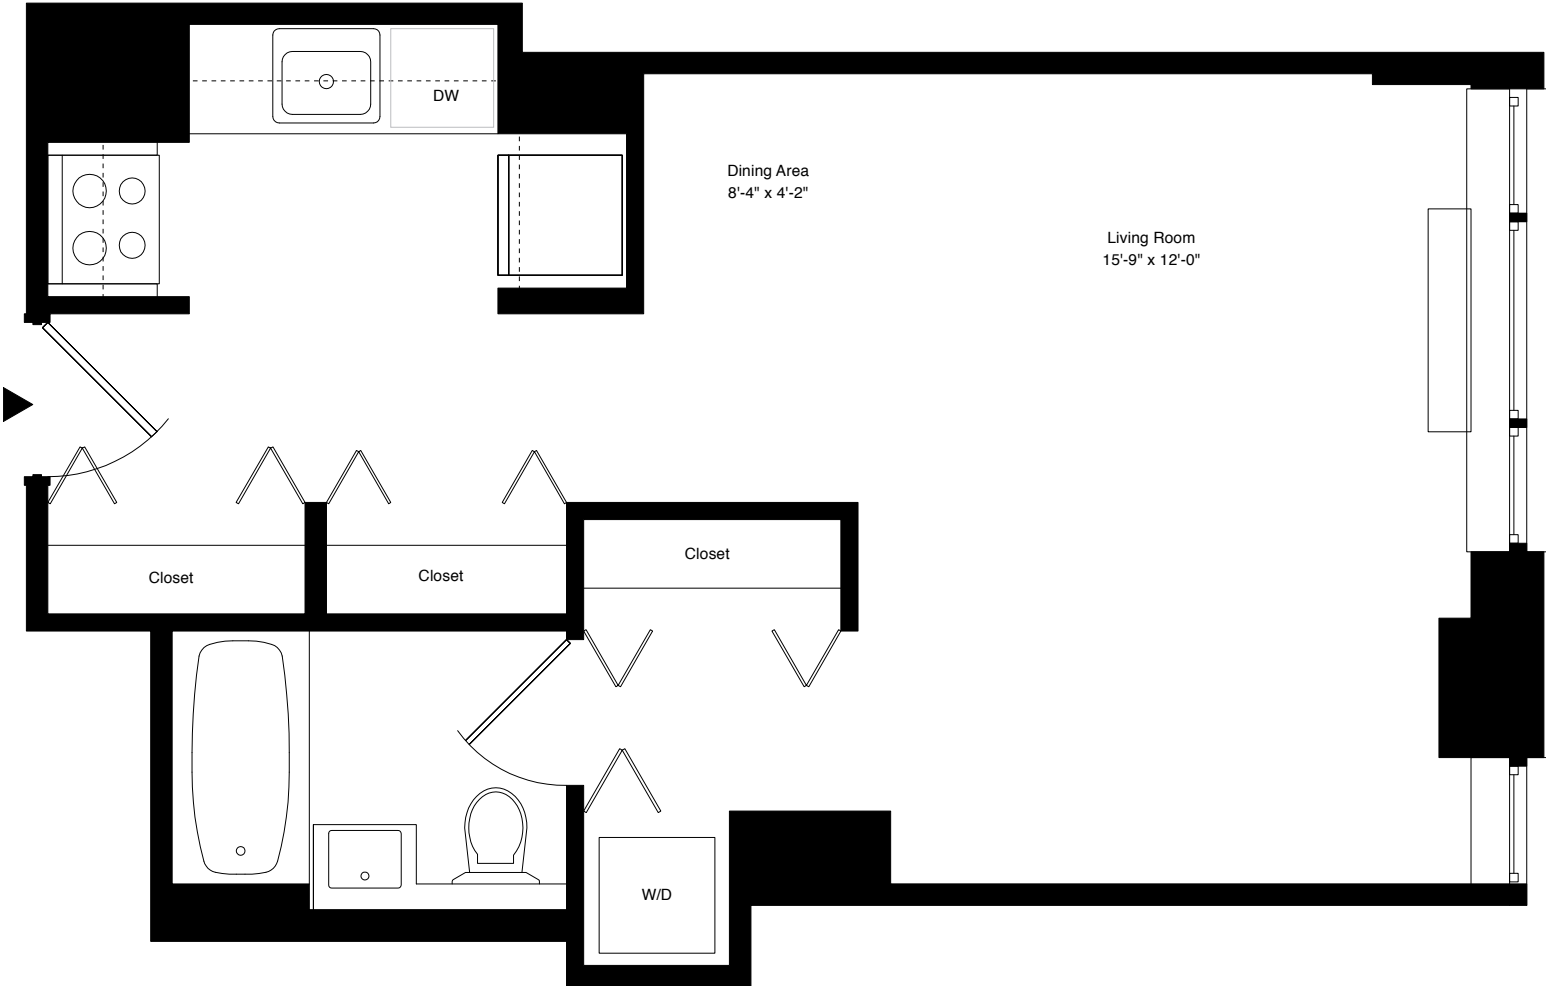

Residence L, Floors 7-34. Studio

55 West 25th Street
New York, NY 10010
(888) 820-2046

www.chelsealandmark.com

All dimensions are approximate and subject to construction variances.
Plans may contain minor variations from floor to floor.