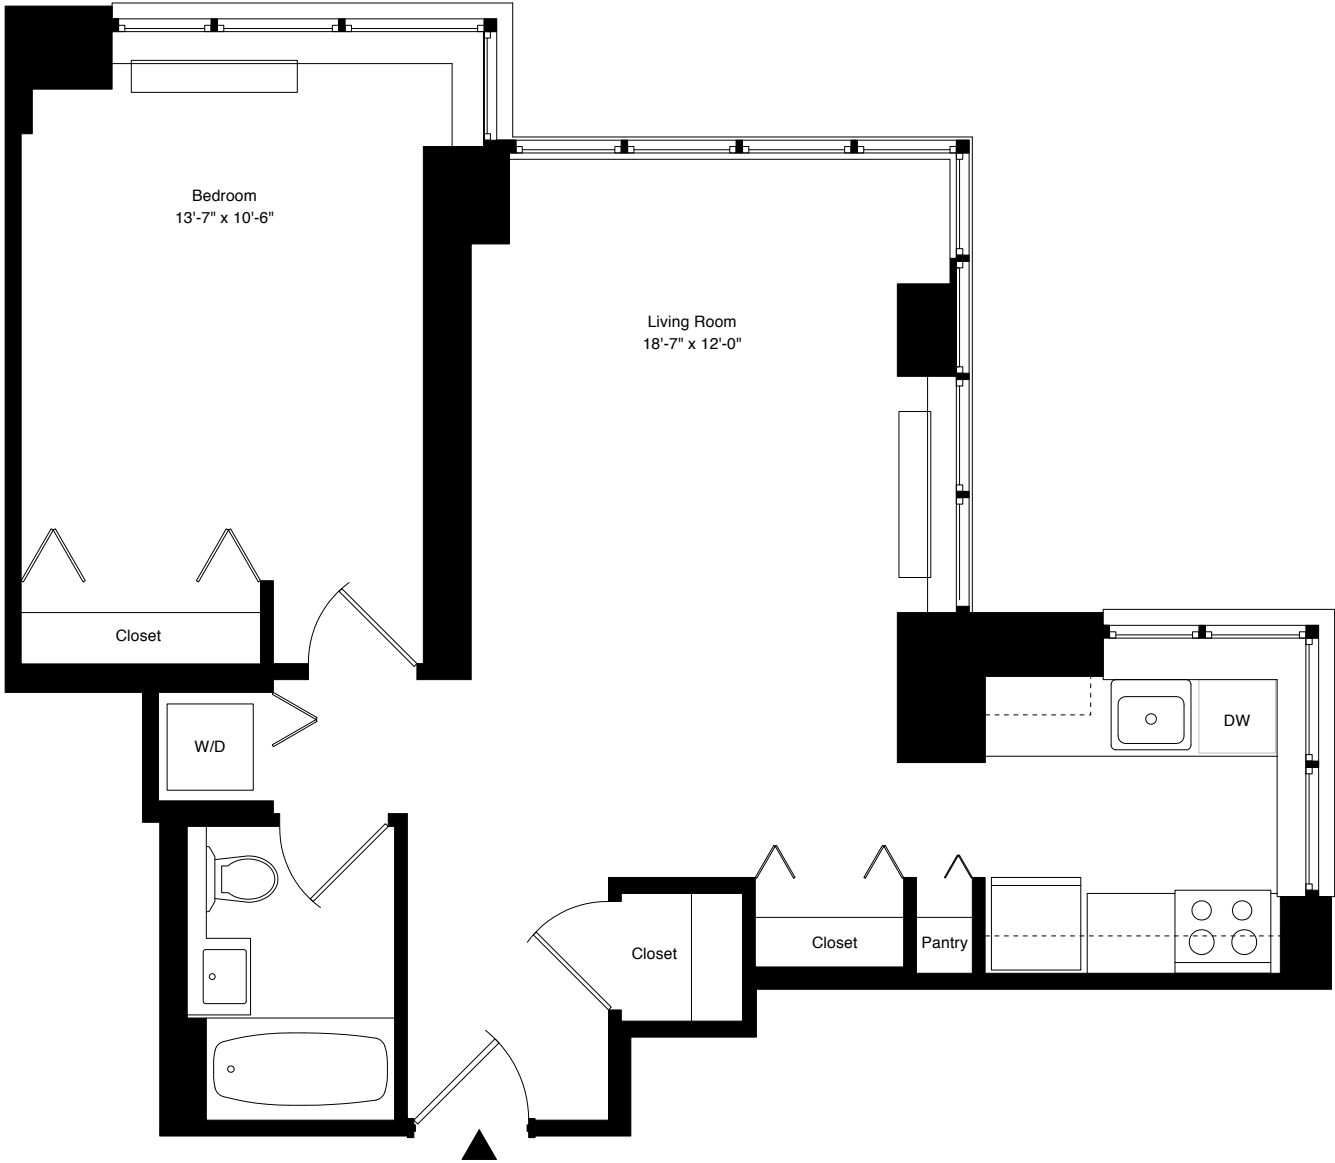

Residence C, Floors 7-34. 1 Bedroom, 1 Bath

55 West 25th Street
New York, NY 10010
(888) 820-2046

www.chelsealandmark.com

All dimensions are approximate and subject to construction variances.
Plans may contain minor variations from floor to floor.