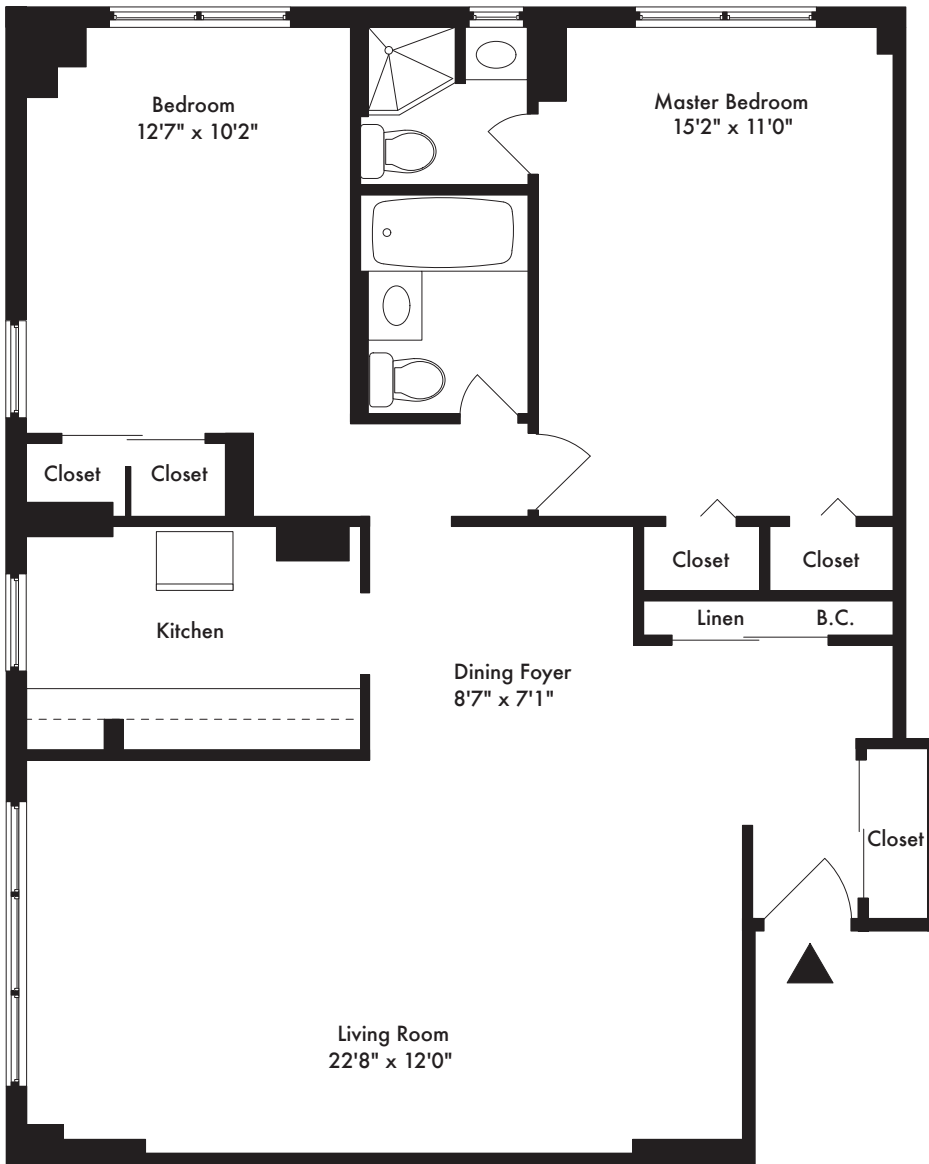

Residence 10M: Two Bedroom, Two Bathroom

THE EASTMORE

240 East 76th Street
New York, NY 10021
212-210-6673

All dimensions are approximate and subject to construction variances.
Plans may contain minor variations from floor to floor.