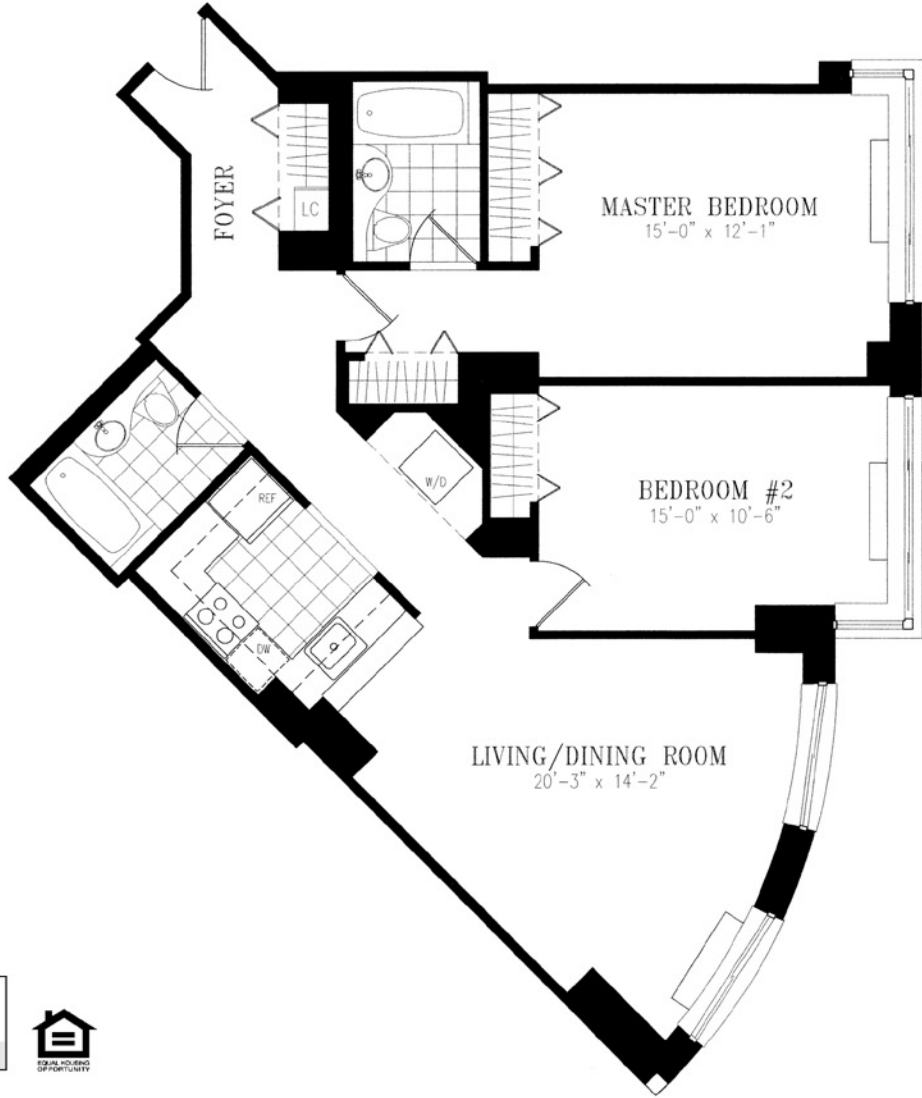

RESIDENCE F:

8TH-36TH FLOORS

- 2 BEDROOMS
- 2 BATHS

ANOTHER QUALITY DEVELOPMENT LEASED AND MANAGED BY
Rose Associates, Inc.